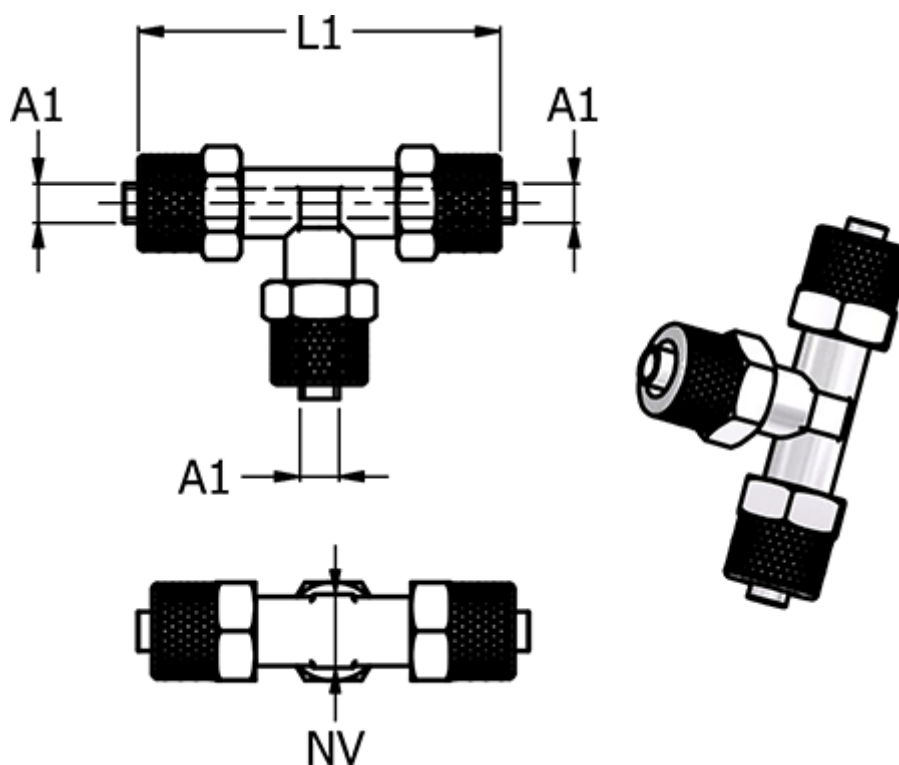

Article number: 586148005

Description: Push-on fitting 14.800-5, metal $\text{Ø}5/3$ -" $\text{Ø}5/3$ - $\text{Ø}5/3$
Tee

Measures

Hose diameter A1 = 5/3

L1 = 43

NV = 8